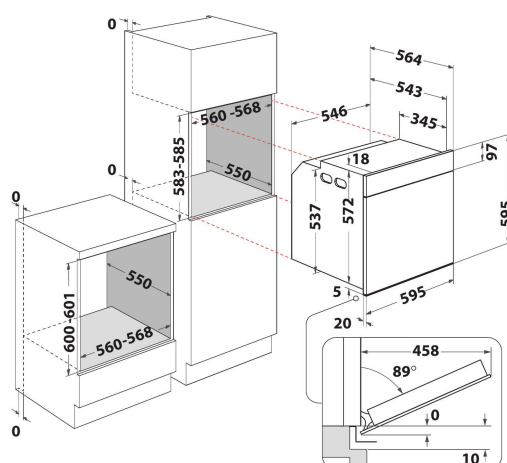

- 6TH SENSE automatiske programmer
- Pyrolytisk rengjøringsystem
- Energiklasse A+
- Ovnsvolum: 73 liter
- COOK3, lag mat på opptil 3 nivåer samtidig
- Ready2Cook, mulig å starte tilberedningen uten å forvarme ovnen (automatisk program)
- Varmluftsfunksjon
- Turbovifte
- Grill
- Ovnsvegger med emalje som er lette å rengjøre
- Turbo grill funksjon
- Maxi tilberedning
- Spesialprogram for bakverk
- Pizza / brød funksjon
- Holde varm
- SoftClosing - dør som lukkes mykt

6TH SENSE Technology

Tretrins oppskrifter. Oppnå alltid enestående resultater. Takket være hovedknappen kan du programmere komfyren med tre enkle trinn. Velg én av seks forhåndsinnstilte oppskrifter, og komfyren programmerer automatisk den dedikerte matlagingsfunksjonen og foreslår riktig tid og temperatursone.

Ready2cook

Ingen forhåndsoppvarming nødvendig. Ready2Cook-funksjonen bruker et kraftig konveksjonssystem som raskt når riktig temperatur, og fjerner behovet for forhåndsoppvarming.

Cook3

Ingen blanding av aromaer. Med den innovative Cook3-funksjonen kan du tilberede inntil tre ulike retter samtidig, uten risiko for smaksblanding.

Forced Air

Forsegle smaken. Takket være Forced Air-teknologien sirkulerer forvarmet luft rundt i ovnen ved hjelp av et innovativt varmluftssystem, det gir deg saftige og deilige matlagingsresultater.

SoftClosing

Langsom lukking. Takket være langsomtlukkende hengsler, vil ovnsdøren lukkes uten anstrengelse, med en myk og stille bevegelse.

Absolute aesthetic

Absolute kolleksjonen. Beundre den vakre utførelsen. Med futuristisk design og en ytelse uten sidestykke, er Absolute kolleksjonen designet for høyteknologiske kjøkken. Absolute med innovativ 6TH SENSE teknologien kan innstilles med tre enkle trinn for et perfekt resultat. Maksimal fleksibilitet og brukervennlighet med særpregede utseende og originale avslutninger.