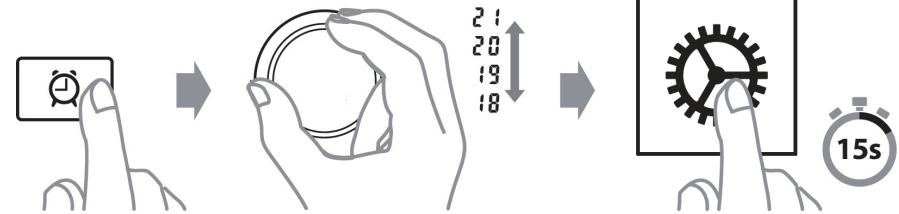

Mill Gentle Air WiFi oil filled radiator Illustrations mill[®]

1. DESCRIPTION OF THE HEATER

2. PARTS

3. ASSEMBLY

4. TEMPERATURE CALIBRATION

5. POWER INDICATOR

6. RESETTING THE HEATER

7. INSTRUCTIONS

8. USAGE WITHOUT WIFI CONNECTION

9. TIMER FUNCTION WITHOUT WIFI CONNECTION

10. ACTIVATING WIFI

11. DEACTIVATING WIFI

12. RECONNECTING WIFI

13. DELETE WIFI SETTINGS