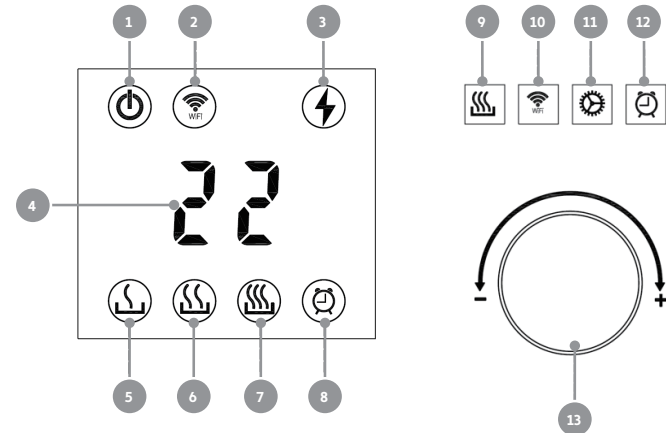

Mill Gentle Air WiFi oil filled radiator Illustrations mill[®]

1. DESCRIPTION OF THE HEATER

2. PARTS

3. ASSEMBLY

4. TEMPERATURE CALIBRATION

5. POWER INDICATOR

6. RESETTING THE HEATER

7. INSTRUCTIONS

8. USAGE WITHOUT WIFI CONNECTION

9. TIMER FUNCTION WITHOUT WIFI CONNECTION

10. ACTIVATING WIFI

11. DEACTIVATING WIFI

12. RECONNECTING WIFI

13. DELETE WIFI SETTINGS